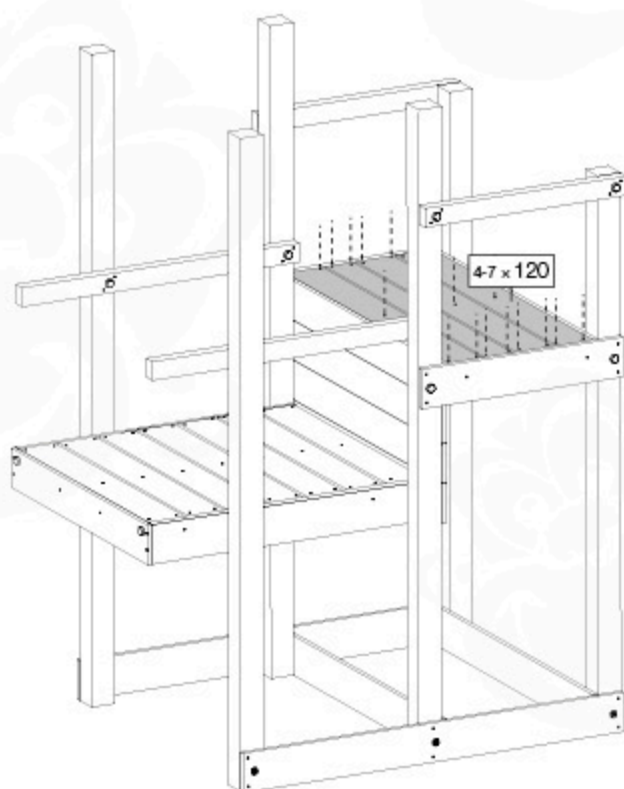

10e

20 - 35x
002_220