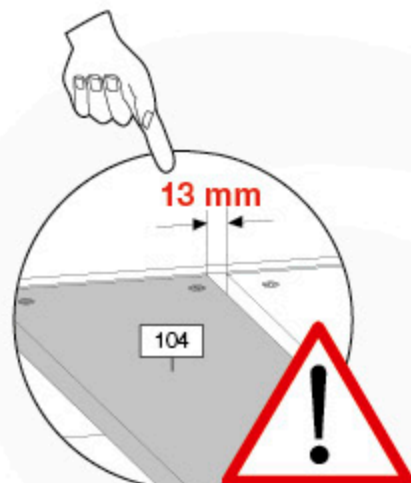

# 10c

15 - 35x  
002\_220

$$\frac{\text{measuring tape icon} - 4 \text{ cm}}{2} = a$$